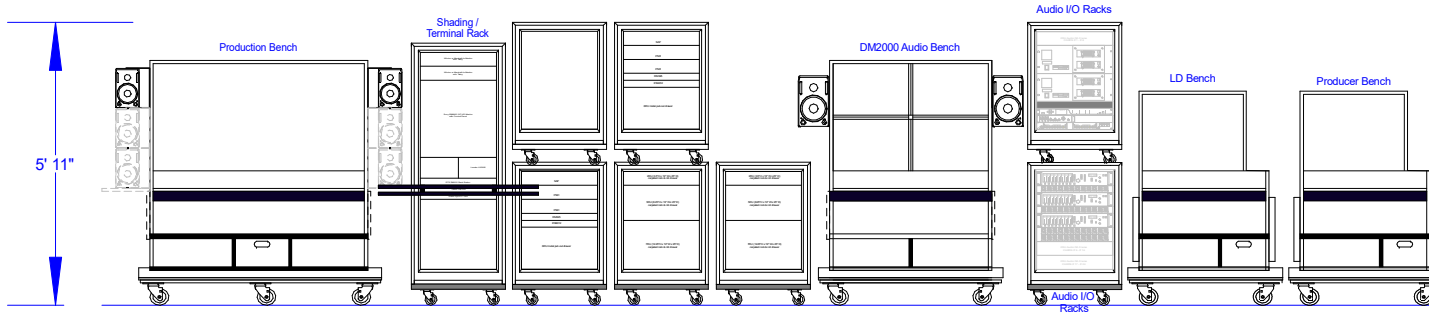

Typical Largest Configuration  
 Video Production & Audio Mix - LD Bench & Producer Bench  
 Minimum Working Space Needed: 225 sq ft. (Example 15'x15')  
 Dead Case Storage Space Needed: TBD

Power Draw:  
 105 amps  
 Example (7) 15a  
 110v circuits

Apprx Smallest Configuration for Video Production  
 Minimum Working Space Needed: 120 sq ft. (Example 10'x12')  
 Dead Case Storage Space Needed: TBD

Power Draw:  
 90 amps  
 Example (6) 15a  
 110v circuits

Typical Audio Mix / ProTools Carrypack  
 Minimum Working Space Needed: 49 sq ft. (Example 7'x7')  
 Dead Case Storage Space Needed: TBD

Power Draw:  
 15 amps  
 Example (1) 15a  
 110v circuits