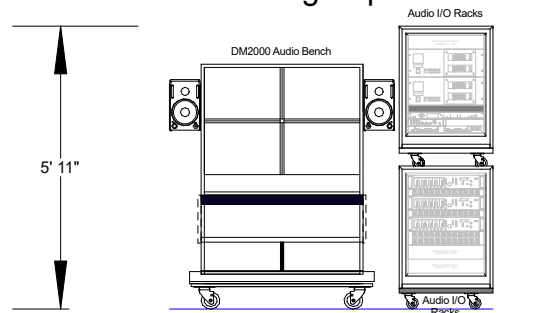

Typical Largest Configuration  
 Video Production & Audio Mix - LD Bench & Producer Bench  
 Minimum Working Space Needed: 225 sq ft. (Example 15'x15')  
 Dead Case Storage Space Needed: TBD

Power Draw:  
 105 amps  
 Example (7) 15a  
 110v circuits

Apprx Smallest Configuration for Video Production  
 Minimum Working Space Needed: 120 sq ft. (Example 10'x12')  
 Dead Case Storage Space Needed: TBD

Power Draw:  
 90 amps  
 Example (6) 15a  
 110v circuits

Typical Audio Mix / ProTools Carrypack  
 Minimum Working Space Needed: 49 sq ft. (Example 7'x7')  
 Dead Case Storage Space Needed: TBD

Power Draw:  
 15 amps  
 Example (1) 15a  
 110v circuits