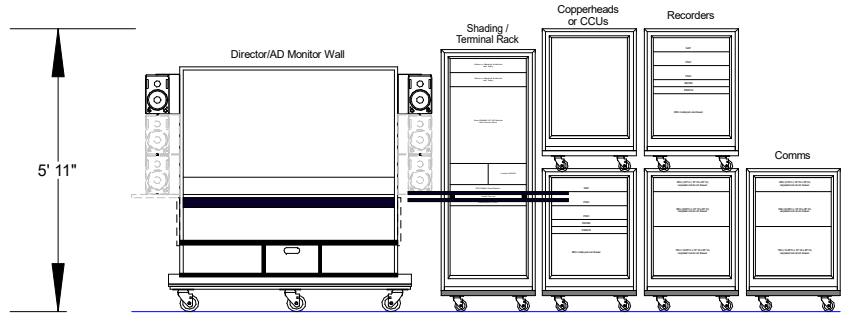

Typical Largest Configuration  
 Video Production & Audio Mix - LD Bench & Producer Bench  
 Minimum Working Space Needed: 225 sq ft. (Example 15'x15')  
 Dead Case Storage Space Needed: TBD

Power Draw:  
 105 amps  
 Example (7) 15a  
 110v circuits

Apprx Smallest Configuration for Video Production  
 Minimum Working Space Needed: 120 sq ft. (Example 10'x12')  
 Dead Case Storage Space Needed: TBD

Power Draw:  
 90 amps  
 Example (6) 15a  
 110v circuits

Typical Audio Mix / ProTools Carrypack  
 Minimum Working Space Needed: 49 sq ft. (Example 7'x7')  
 Dead Case Storage Space Needed: TBD

Power Draw:  
 15 amps  
 Example (1) 15a  
 110v circuits